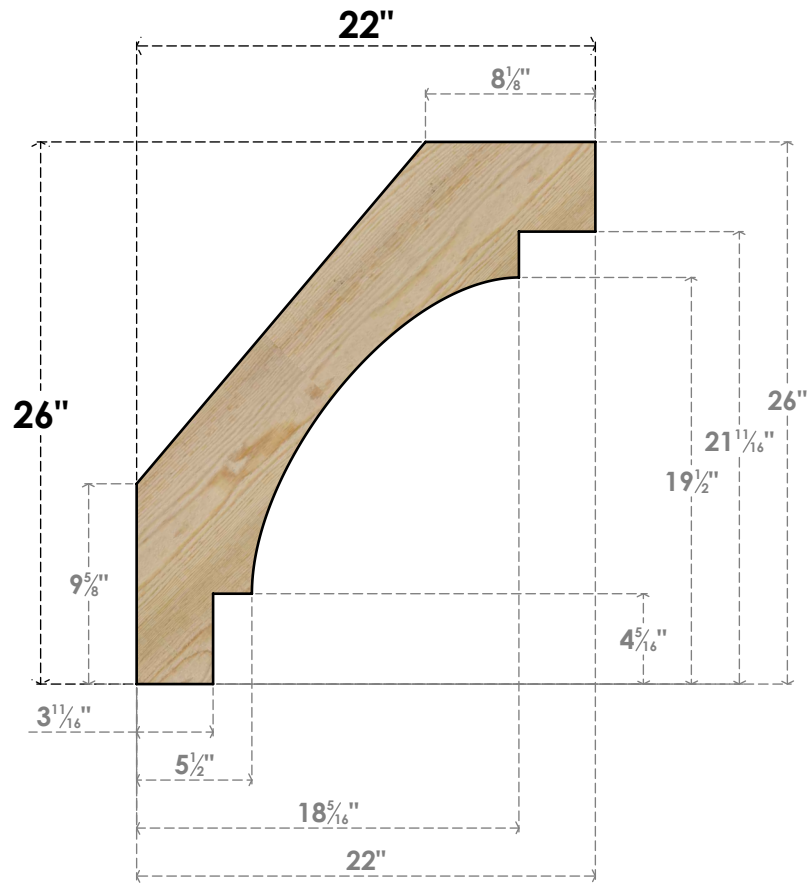

BRC06X22X26MRC00RDF

6"W X 22"D X 26"H MERCED ROUGH SAWN BRACE, DOUGLAS FIR

SIDE

FRONT

EKENA MILLWORK
 2300 WEST MAIN ST.
 CLARKSVILLE, TX 75426
 TOLL FREE: 866-607-0453
 WWW.EKENAMILLWORK.COM

NOTES

1. INSTALLATION TO BE COMPLETED IN ACCORDANCE WITH MANUFACTURER'S SPECIFICATIONS.
2. DRAWING MAY NOT BE TO SCALE
3. THIS DRAWING IS INTENDED FOR DESIGN AND PLANNING PURPOSES ONLY.
4. ALL INFORMATION CONTAINED HEREIN WAS CURRENT AT THE TIME OF DEVELOPMENT BUT MUST BE REVIEWED AND APPROVED BY THE PRODUCT MANUFACTURER TO BE CONSIDERED ACCURATE.
5. PRODUCTS ARE NOT KILN DRIED. THIS ITEM IS UNIQUE AND WILL CONTAIN THE NATURAL VARIATIONS THAT THE WOOD SPECIES OFFERS. THIS MAY RESULT IN VARIATIONS UP TO 1/4"